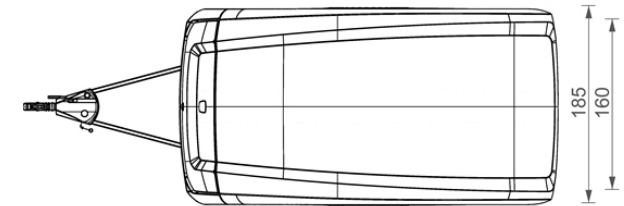

Technical specifications

Net weight [kg]	550/575/590
Permissible total weight [kg]	750
Payload [kg]	200/175/160
Tire size	195/55R15 89V
Berth quantity TakeOff	2
Bed size [cm]	205 x 160
Headroom rear [cm]	205
Panoramic windows flexwall	14
Darkening blinds	Integrated in flexwall
Vents with blinds	4
Awning frame X10T	Aluminium
Dimensions X10T length x width [cm]	250 x 310
Tent fabric	Ten Cate, KD 38, 280 gram cotton canvas
Vehicle body structure	Thermoformed ABS outer shell, interior structure insulated sandwich panels

T A K E - O F F

[Version 01.01.2025]