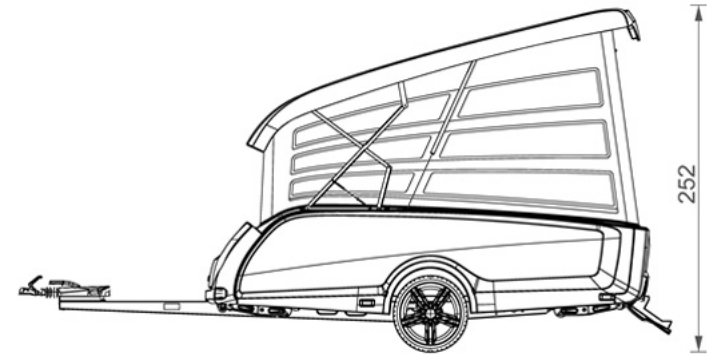

Technical specifications

Net weight [kg]	550/575/590
Permissible total weight [kg]	750
Payload [kg]	200/175/160
Tire size	195/55R15 89V
Berth quantity TakeOff	2
Bed size [cm]	205 x 160
Headroom rear [cm]	205
Panoramic windows flexwall	14
Darkening blinds	Integrated in flexwall
Vents with blinds	4
Awning frame X10T	Aluminium
Dimensions X10T length x width [cm]	250 x 310
Tent fabric	Ten Cate, KD 38, 280 gram cotton canvas
Vehicle body structure	Thermoformed ABS outer shell, interior structure insulated sandwich panels

T A K E - O F F

[Version 01.01.2025]