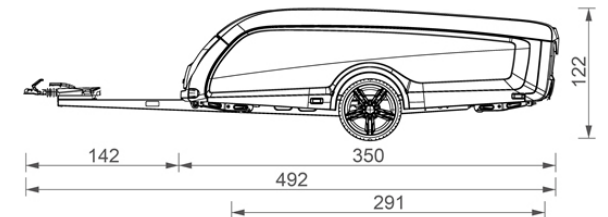

Technical specifications

Net weight [kg]	550/575/590
Permissible total weight [kg]	750
Payload [kg]	200/175/160
Tire size	195/55R15 89V
Berth quantity TakeOff	2
Bed size [cm]	205 x 160
Headroom rear [cm]	205
Panoramic windows flexwall	14
Darkening blinds	Integrated in flexwall
Vents with blinds	4
Awning frame X10T	Aluminium
Dimensions X10T length x width [cm]	250 x 310
Tent fabric	Ten Cate, KD 38, 280 gram cotton canvas
Vehicle body structure	Thermoformed ABS outer shell, interior structure insulated sandwich panels

T A K E - O F F

[Version 01.01.2025]