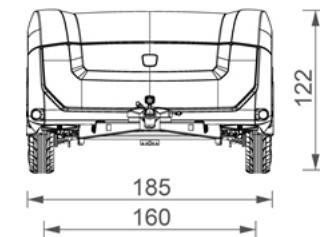

Technical specifications

Net weight [kg]	550/575/590
Permissible total weight [kg]	750
Payload [kg]	200/175/160
Tire size	195/55R15 89V
Berth quantity TakeOff	2
Bed size [cm]	205 x 160
Headroom rear [cm]	205
Panoramic windows flexwall	14
Darkening blinds	Integrated in flexwall
Vents with blinds	4
Awning frame X10T	Aluminium
Dimensions X10T length x width [cm]	250 x 310
Tent fabric	Ten Cate, KD 38, 280 gram cotton canvas
Vehicle body structure	Thermoformed ABS outer shell, interior structure insulated sandwich panels

T A K E - O F F

[Version 01.01.2025]