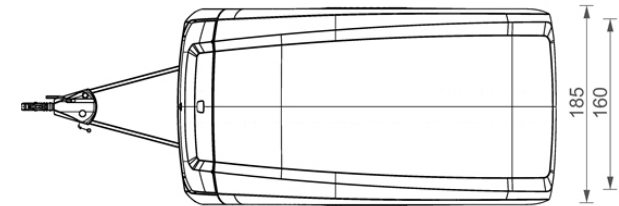

Technical specifications

Net weight [kg]	550/575/590
Permissible total weight [kg]	750
Payload [kg]	200/175/160
Tire size	185/55R15 82H
Berth quantity TakeOff	2
Bed size [cm]	205 x 160
Headroom rear [cm]	205
Panoramic windows flexwall	14
Darkening blinds	Integrated in flexwall
Vents with blinds	4
Awning frame X10T	Aluminium
Dimensions X10T length x width [cm]	250 x 310
Tent fabric	Ten Cate, KD 38, 280 gram cotton canvas
Vehicle body structure	Thermoformed ABS outer shell, interior structure insulated sandwich panels

T A K E - O F F

[Version 23.01.2023]