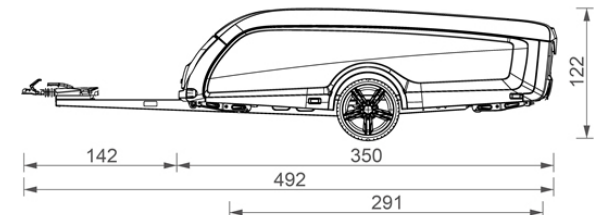

Technical specifications

Net weight [kg]	550/575/590
Permissible total weight [kg]	750
Payload [kg]	200/175/160
Tire size	185/55R15 82H
Berth quantity TakeOff	2
Bed size [cm]	205 x 160
Headroom rear [cm]	205
Panoramic windows flexwall	14
Darkening blinds	Integrated in flexwall
Vents with blinds	4
Awning frame X10T	Aluminium
Dimensions X10T length x width [cm]	250 x 310
Tent fabric	Ten Cate, KD 38, 280 gram cotton canvas
Vehicle body structure	Thermoformed ABS outer shell, interior structure insulated sandwich panels

T A K E - O F F

[Version 23.01.2023]