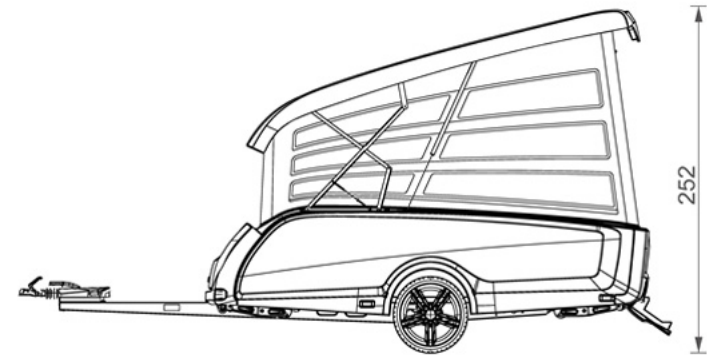

Technical specifications

Net weight [kg]	550/575/590
Permissible total weight [kg]	750
Payload [kg]	200/175/160
Tire size	185/55R15 82H
Berth quantity TakeOff	2
Bed size [cm]	205 x 160
Headroom rear [cm]	205
Panoramic windows flexwall	14
Darkening blinds	Integrated in flexwall
Vents with blinds	4
Awning frame X10T	Aluminium
Dimensions X10T length x width [cm]	250 x 310
Tent fabric	Ten Cate, KD 38, 280 gram cotton canvas
Vehicle body structure	Thermoformed ABS outer shell, interior structure insulated sandwich panels

T A K E - O F F

[Version 23.01.2023]