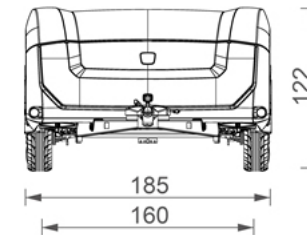

Technical specifications

Net weight [kg]	550/575/590
Permissible total weight [kg]	750
Payload [kg]	200/175/160
Tire size	185/55R15 82H
Berth quantity TakeOff	2
Bed size [cm]	205 x 160
Headroom rear [cm]	205
Panoramic windows flexwall	14
Darkening blinds	Integrated in flexwall
Vents with blinds	4
Awning frame X10T	Aluminium
Dimensions X10T length x width [cm]	250 x 310
Tent fabric	Ten Cate, KD 38, 280 gram cotton canvas
Vehicle body structure	Thermoformed ABS outer shell, interior structure insulated sandwich panels

T A K E - O F F

[Version 23.01.2023]