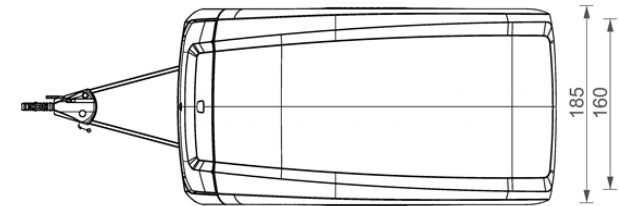

Technical specifications

Net weight [kg]	550/575/590
Permissible total weight [kg]	750
Payload [kg]	200/175/160
Tire size	175/65R14 or 185/55R15
Berth quantity TakeOff	2
Berth quantity X10T attachable sleep-tunnel tent [accessible from the inside=option]	2
Bed size [cm]	205 x 160
Headroom rear [cm]	205
Panoramic windows flexwall	14
Darkening blinds	Integrated in flexwall
Vents with blinds	4
Awning frame X10T	Aluminium
Dimensions X10T length x width [cm]	250 x 310
Tent fabric	Ten Cate, KD 38, 280 gram cotton canvas
Vehicle body structure	Thermoformed ABS outer shell, interior structure insulated sandwich panels

T A K E - O F F

[Version 20.01.2021]