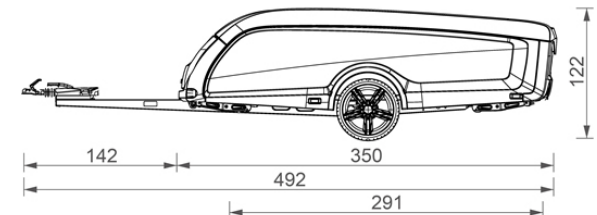

Technical specifications

Net weight [kg]	550/575/590
Permissible total weight [kg]	750
Payload [kg]	200/175/160
Tire size	175/65R14 or 185/55R15
Berth quantity TakeOff	2
Berth quantity X10T attachable sleep-tunnel tent [accessible from the inside=option]	2
Bed size [cm]	205 x 160
Headroom rear [cm]	205
Panoramic windows flexwall	14
Darkening blinds	Integrated in flexwall
Vents with blinds	4
Awning frame X10T	Aluminium
Dimensions X10T length x width [cm]	250 x 310
Tent fabric	Ten Cate, KD 38, 280 gram cotton canvas
Vehicle body structure	Thermoformed ABS outer shell, interior structure insulated sandwich panels

T A K E - O F F

[Version 20.01.2021]