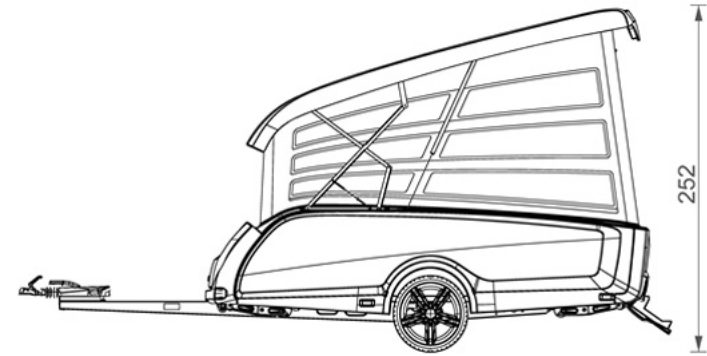

Technical specifications

Net weight [kg]	550/575/590
Permissible total weight [kg]	750
Payload [kg]	200/175/160
Tire size	175/65R14 or 185/55R15
Berth quantity TakeOff	2
Berth quantity X10T attachable sleep-tunnel tent [accessible from the inside=option]	2
Bed size [cm]	205 x 160
Headroom rear [cm]	205
Panoramic windows flexwall	14
Darkening blinds	Integrated in flexwall
Vents with blinds	4
Awning frame X10T	Aluminium
Dimensions X10T length x width [cm]	250 x 310
Tent fabric	Ten Cate, KD 38, 280 gram cotton canvas
Vehicle body structure	Thermoformed ABS outer shell, interior structure insulated sandwich panels

T A K E - O F F

[Version 20.01.2021]