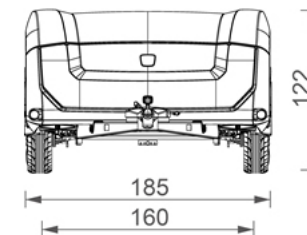

Technical specifications

Net weight [kg]	550/575/590
Permissible total weight [kg]	750
Payload [kg]	200/175/160
Tire size	175/65R14 or 185/55R15
Berth quantity TakeOff	2
Berth quantity X10T attachable sleep-tunnel tent [accessible from the inside=option]	2
Bed size [cm]	205 x 160
Headroom rear [cm]	205
Panoramic windows flexwall	14
Darkening blinds	Integrated in flexwall
Vents with blinds	4
Awning frame X10T	Aluminium
Dimensions X10T length x width [cm]	250 x 310
Tent fabric	Ten Cate, KD 38, 280 gram cotton canvas
Vehicle body structure	Thermoformed ABS outer shell, interior structure insulated sandwich panels

T A K E - O F F

[Version 20.01.2021]